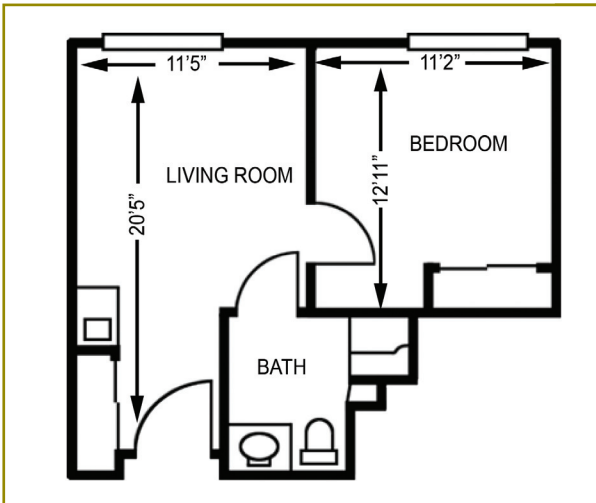

ONE BEDROOM

ASSISTED
LIVING
ONE
BEDROOM
485 SQ FT

1005 N.E. 17th Avenue, Hillsboro, OR 97124
(503) 640-2884  www.cornell-estates.com

(Over please) ▶

STUDIOS

ASSISTED LIVING
STANDARD STUDIO
259 SQ FT

ASSISTED LIVING
LARGE STUDIO
294 SQ FT