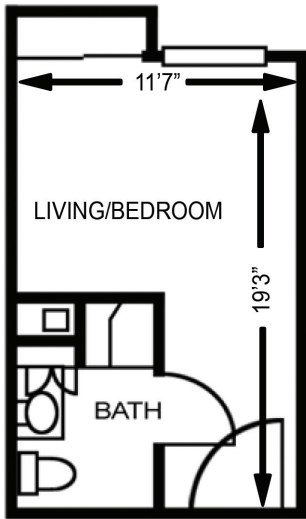

ONE BEDROOM

ASSISTED
LIVING
ONE
BEDROOM
485 SQ FT

1005 N.E. 17th Avenue, Hillsboro, OR 97124
(503) 640-2884  www.cornell-estates.com

(Over please) ▶

STUDIOS

ASSISTED LIVING
STANDARD STUDIO
259 SQ FT

ASSISTED LIVING
LARGE STUDIO
294 SQ FT