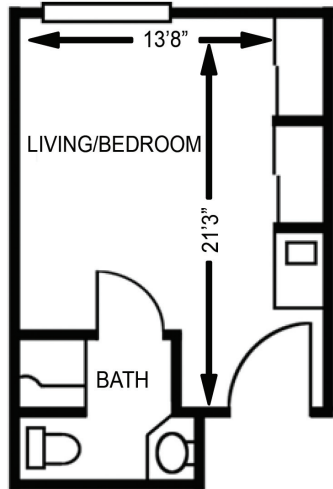

ONE BEDROOM

ASSISTED
LIVING
ONE
BEDROOM
485 SQ FT

1005 N.E. 17th Avenue, Hillsboro, OR 97124
(503) 640-2884  www.cornell-estates.com

(Over please) ▶

STUDIOS

ASSISTED LIVING
STANDARD STUDIO
259 SQ FT

ASSISTED LIVING
LARGE STUDIO
294 SQ FT