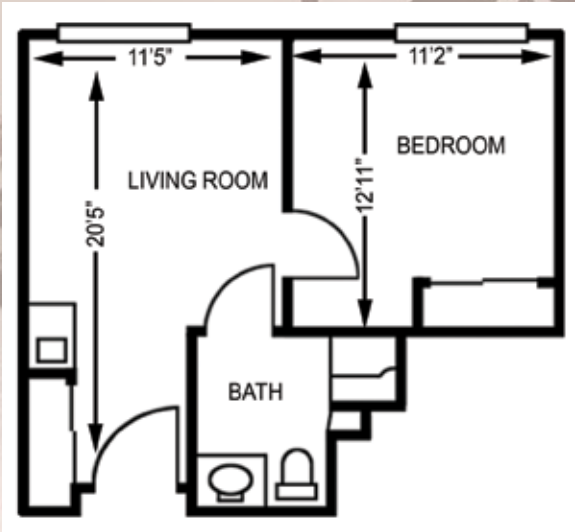

ONE BEDROOM

ASSISTED
LIVING
ONE
BEDROOM
485 SQ FT

STUDIOS

ASSISTED LIVING
STANDARD STUDIO
259 SQ FT

ASSISTED LIVING
LARGE STUDIO
294 SQ FT