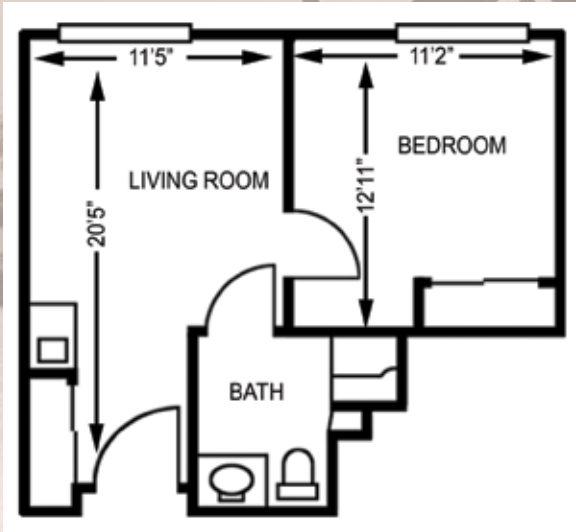

## ONE BEDROOM

ASSISTED  
LIVING  
ONE  
BEDROOM  
485 SQ FT

## STUDIOS

ASSISTED LIVING  
STANDARD STUDIO  
259 SQ FT

ASSISTED LIVING  
LARGE STUDIO  
294 SQ FT