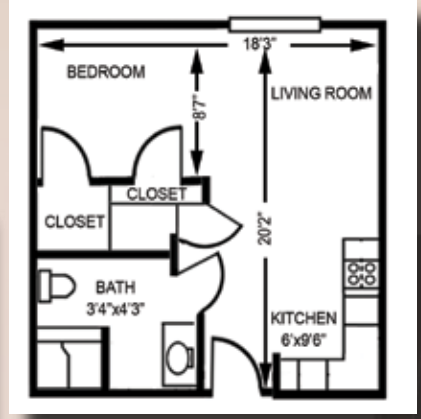

STUDIO &  
ONE  
BEDROOM

RETIREMENT  
STUDIO  
429 SQ FT

RETIREMENT STANDARD  
ONE BEDROOM  
FIREPLACE  
524 SQ FT

RETIREMENT  
PATIO/DECK  
ONE BEDROOM  
594 SQ FT

## TWO BEDROOM

RETIREMENT  
TWO  
BEDROOM  
STYLE I  
808 SQ FT

RETIREMENT  
TWO  
BEDROOM  
STYLE II  
832 SQ FT