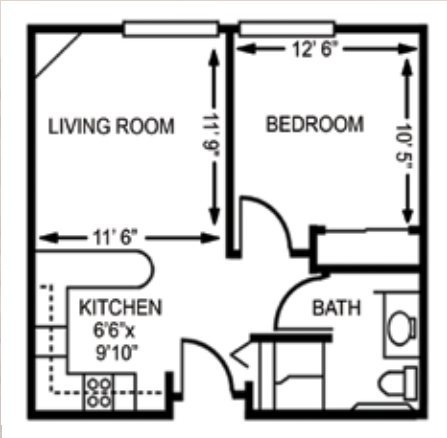

STUDIO &  
ONE  
BEDROOM

RETIREMENT  
STUDIO  
429 SQ FT

RETIREMENT STANDARD  
ONE BEDROOM  
FIREPLACE  
524 SQ FT

RETIREMENT  
PATIO/DECK  
ONE BEDROOM  
594 SQ FT

## TWO BEDROOM

RETIREMENT  
TWO  
BEDROOM  
STYLE I  
808 SQ FT

RETIREMENT  
TWO  
BEDROOM  
STYLE II  
832 SQ FT