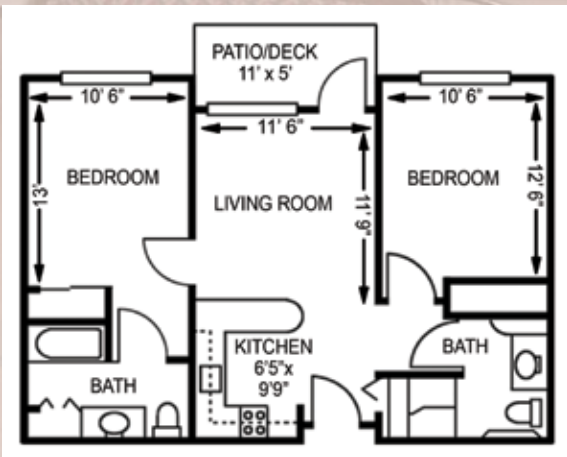

STUDIO &  
ONE  
BEDROOM

RETIREMENT  
STUDIO  
429 SQ FT

RETIREMENT STANDARD  
ONE BEDROOM  
FIREPLACE  
524 SQ FT

RETIREMENT  
PATIO/DECK  
ONE BEDROOM  
594 SQ FT

## TWO BEDROOM

RETIREMENT  
TWO  
BEDROOM  
STYLE I  
808 SQ FT

RETIREMENT  
TWO  
BEDROOM  
STYLE II  
832 SQ FT