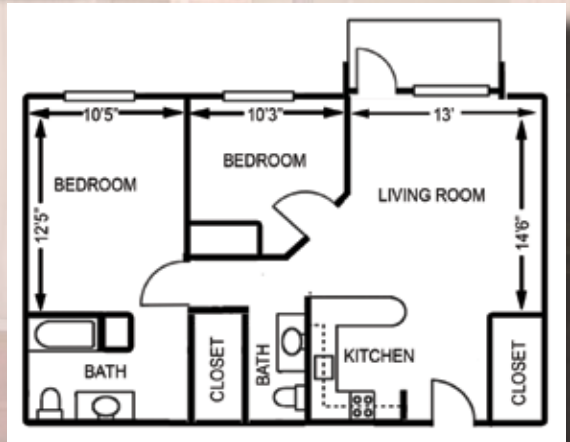

STUDIO &  
ONE  
BEDROOM

RETIREMENT  
STUDIO  
429 SQ FT

RETIREMENT STANDARD  
ONE BEDROOM  
FIREPLACE  
524 SQ FT

RETIREMENT  
PATIO/DECK  
ONE BEDROOM  
594 SQ FT

## TWO BEDROOM

RETIREMENT  
TWO  
BEDROOM  
STYLE I  
808 SQ FT

RETIREMENT  
TWO  
BEDROOM  
STYLE II  
832 SQ FT